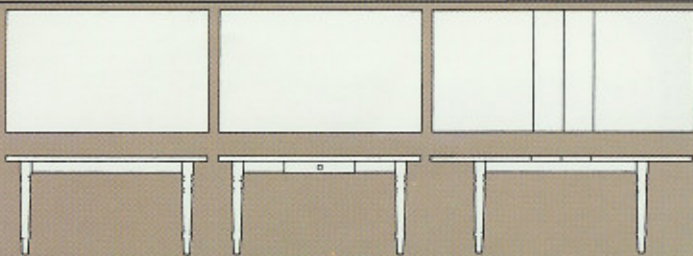

# DAUHAUS® Country Table Group

DESCRIPTION	COUNTRY TABLE	COUNTRY TABLE WITH DRAWER	COUNTRY TABLE EXPANDABLE (HIDE-A-LEAF)
PRODUCT NO	4830 C	4830 D	4830 X
SIZE	48L x 30W x 29¼H	48L x 30W x 29¼H	48-60L x 30W x 29¼H

DESCRIPTION	COUNTRY TABLE	COUNTRY TABLE WITH DRAWER	COUNTRY TABLE EXPANDABLE
PRODUCT NO	4836 C	4836 D	4836 X
SIZE	48L x 36W x 29¼H	48L x 36W x 29¼H	48-60L x 36W x 29¼H

DESCRIPTION	COUNTRY TABLE	COUNTRY TABLE WITH DRAWER	COUNTRY TABLE EXPANDABLE (HIDE-A-LEAF)
PRODUCT NO	6030 C	6030 D	6030 X
SIZE	60L x 30W x 29¼H	60L x 30W x 29¼H	60-78L x 30W x 29¼H

DESCRIPTION	COUNTRY TABLE	COUNTRY TABLE WITH DRAWER	COUNTRY TABLE EXPANDABLE (HIDE-A-LEAF)
PRODUCT NO	6036 C	6036 D	6036 X
SIZE	60L x 36W x 29¼H	60L x 36W x 29¼H	60-78L x 36W x 29¼H

HIDE-A-LEAF MODELS OFFER VERSATILITY OF SIZE AS WELL AS CONVENIENT STORAGE.