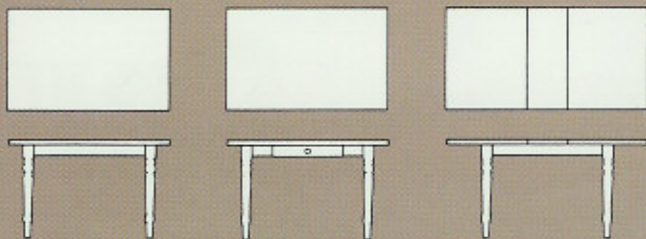

# DAUHAUS® Country Table Group

DESCRIPTION	COUNTRY TABLE	COUNTRY TABLE WITH DRAWER	COUNTRY TABLE EXPANDABLE (HIDE-A-LEAF)
PRODUCT NO	4830 C	4830 D	4830 X
SIZE	48L x 30W x 29¼H	48L x 30W x 29¼H	48-60L x 30W x 29¼H

DESCRIPTION	COUNTRY TABLE	COUNTRY TABLE WITH DRAWER	COUNTRY TABLE EXPANDABLE
PRODUCT NO	4836 C	4836 D	4836 X
SIZE	48L x 36W x 29¼H	48L x 36W x 29¼H	48-60L x 36W x 29¼H

DESCRIPTION	COUNTRY TABLE	COUNTRY TABLE WITH DRAWER	COUNTRY TABLE EXPANDABLE (HIDE-A-LEAF)
PRODUCT NO	6030 C	6030 D	6030 X
SIZE	60L x 30W x 29¼H	60L x 30W x 29¼H	60-78L x 30W x 29¼H

DESCRIPTION	COUNTRY TABLE	COUNTRY TABLE WITH DRAWER	COUNTRY TABLE EXPANDABLE (HIDE-A-LEAF)
PRODUCT NO	6036 C	6036 D	6036 X
SIZE	60L x 36W x 29¼H	60L x 36W x 29¼H	60-78L x 36W x 29¼H

HIDE-A-LEAF MODELS OFFER VERSATILITY OF SIZE AS WELL AS CONVENIENT STORAGE.